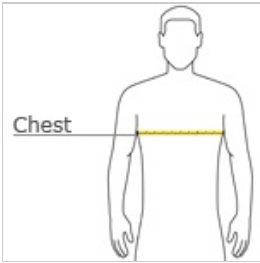

front

back

**HOW TO MEASURE**

**BUST**

Measure under the arm and around the fullest part of the bust with arms down, keeping tape horizontal.

**SIZE CHART**

	XS	S	M	L	XL	XXL	3XL	4XL
Bust	32-34	35-36	37-38	39-41	42-44	45-47	48-51	52-55
Size	2	4/6	8/10	12/14	16/18	20/22	24/26	28/30

An indispensable t-shirt in our classic silhouette-- with a very friendly price.

- 5.4-ounce, 100% cotton
- 90/10 cotton/poly (Athletic Heather)
- 50/50 cotton/poly (Dark Heather Grey, Heather Navy, Neon Pink)
- 1x1 rib knit cuffs
- Please note: This product is transitioning from heat transfer labels to tear-away labels. Your order may contain a combination of both labels.

**CARE INSTRUCTIONS**

Machine wash cold, inside out with like colors, only non-chlorine bleach when needed. Tumble dry medium. Medium/hot iron, do not iron decoration.

front

back

**HOW TO MEASURE**

**CHEST**  
Measure under the arm and around the fullest part of the chest with arms down, keeping tape horizontal.

**SIZE CHART**

	XS	S	M	L	XL
Size	4	6/8	10/12	14/16	18/20
Chest	25-26	26-28	28-30	30-32	32-35

**COLOR INFORMATION**

 Aquatic Blue PMS 2389C	 Athletic Heather PMS COOL GRAY 7C	 Athletic Maroon PMS 209C	 Charcoal PMS COOL GRAY 11C	 Dark Green PMS 560C	 Dark Heather Grey PMS 7540C	 Heather Navy PMS 2379C	 Jet Black PMS NTR BLACK C	 Kelly PMS 340C	 Lime PMS 367C	 Navy PMS 2380C
 Orange PMS 172C	 Purple PMS 7672C	 Red PMS 200C	 Royal PMS 2133C	 Sangria PMS 2046C	 White	 Yellow PMS 127C				