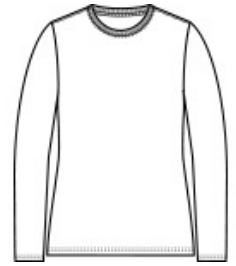

An indispensable t-shirt in our classic silhouette-- with a very friendly price.

- 5.4-ounce, 100% cotton
- 90/10 cotton/poly (Athletic Heather)
- 50/50 cotton/poly (Dark Heather Grey, Heather Navy, Neon Pink)
- Side seamed with a contoured body for a feminine fit
- Open hem cuffs

Please note: This product is transitioning from heat transfer labels to tear-away labels. Your order may contain a combination of both labels.

CARE INSTRUCTIONS

Machine wash cold, inside out with like colors, only non-chlorine bleach when needed. Tumble dry medium. Medium/hot iron, do not iron decoration.

front

HOW TO MEASURE

BUST

Measure under the arm and around the fullest part of the bust with arms down, keeping tape horizontal.

SIZE CHART

	XS	S	M	L	XL	XXL	3XL	4XL
Bust	32-34	35-36	37-38	39-41	42-44	45-47	48-51	52-55
Size	2	4/6	8/10	12/14	16/18	20/22	24/26	28/30

COLOR INFORMATION

 Aquatic Blue PMS 2389C	 Athletic Heather PMS COOL GRAY 7C	 Athletic Maroon PMS 209C	 Candy Pink PMS 189C	 Charcoal PMS COOL GRAY 11C	 Dark Heather Grey PMS 7540C	 Jet Black PMS NTR BLACK C	 Kelly PMS 340C	 Light Blue PMS 278C	 Navy PMS 2380C	 Neon Pink PMS 926C
 Purple PMS 7672C	 Red PMS 200C	 Royal PMS 2133C	 Sangria PMS 2046C	 White