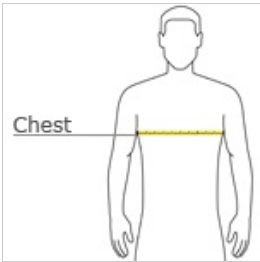

front

back

**HOW TO MEASURE**

**BUST**

Measure under the arm and around the fullest part of the bust with arms down, keeping tape horizontal.

**SIZE CHART**

	XS	S	M	L	XL	XXL	3XL	4XL
Bust	32-34	35-36	37-38	39-41	42-44	45-47	48-51	52-55
Size	2	4/6	8/10	12/14	16/18	20/22	24/26	28/30

front

back

**HOW TO MEASURE**

**CHEST**  
Measure under the arm and around the fullest part of the chest with arms down, keeping tape horizontal.

**SIZE CHART**

	S	M	L	XL	2XL	3XL	4XL
Chest	35-37	38-40	41-43	44-46	47-49	50-53	54-57