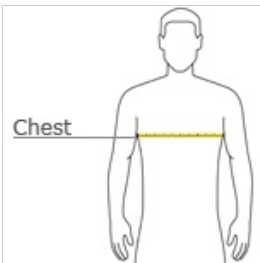

HOW TO MEASURE

CHEST

Measure under the arm and around the fullest part of the chest with arms down, keeping tape horizontal.

SIZE CHART

	XS	S	M	L	XL
Size	4	6/8	10/12	14/16	18/20
Chest	25-26	26-28	28-30	30-32	32-35

COLOR INFORMATION

Atomic Blue PMS 2203C	Black PMS NTR BLACK C	Carolina Blue PMS 7454C	Deep Orange PMS 173C	Forest Green PMS 553C	Gold PMS 1235C	Hot Coral	Iron Grey PMS 7540C	Lime Shock PMS 375C	Maroon PMS 504C	Neon Orange
Neon Pink PMS 806C	Pink Raspberry PMS 7425C	Purple PMS 7672C	Silver PMS 429C	True Navy PMS 533C	True Red PMS 200C	True Royal PMS 7686C	White