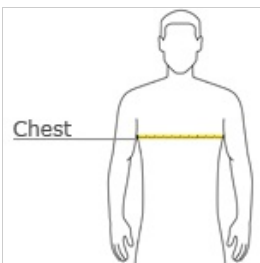

- 3.8-ounce, 100% polyester with PosiCharge technology
- Removable tag for comfort and relabeling
- Set-in sleeves

*Given the extreme heat required for sublimation, please consult with your decorator. It is highly recommended to sample test product by color before production.*

### HOW TO MEASURE

#### CHEST

Measure under the arm and around the fullest part of the chest with arms down, keeping tape horizontal.